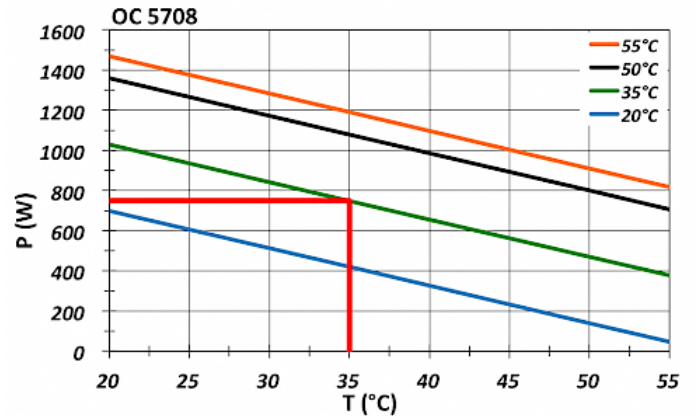

Performance Graph:

T = Ambient temperatur
P = Cooling capacity

click image to enlarge