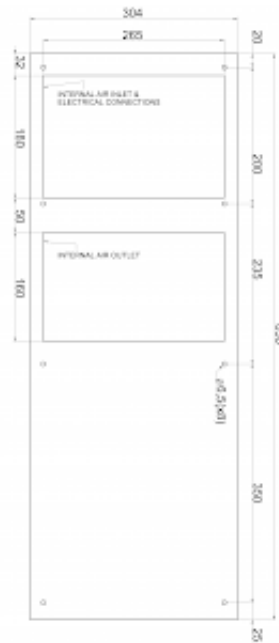

## Technical data OC 5708-120V

<b>Cooling capacity / output L35L35:</b>	750 W @ 60 Hz
<b>Cooling capacity / output L35L50:</b>	470 W @ 60 Hz
<b>Heating capacity:</b>	400 W (optional)
<b>Compressor:</b>	Reciprocating compressor
<b>Refrigerant:</b>	R134a
<b>Refrigerant charge:</b>	235 g
<b>Operating temperature range:</b>	-20°C - +55°C
<b>Max. air volume flow:</b>	Ambient air circuit: 315 m <sup>3</sup> /h Cabinet air circuit: 165 m <sup>3</sup> /h
<b>Mounting:</b>	External
<b>Dimensions (H x W x D):</b>	830 x 304 x 270 mm
<b>Weight:</b>	35 kg
<b>Cut out dimensions:</b>	265 x 180, 265 x 160 mm
<b>Rated operating voltage / frequency:</b>	120 V - 60 Hz
<b>Rated current L35L35:</b>	7.3 A
<b>Starting current:</b>	20 A
<b>Max. current:</b>	6.4 A
<b>Power consumption L35L35:</b>	540 W
<b>Max. power consumption:</b>	860 W
<b>Fuse rating:</b>	16 A (T)
<b>Connection:</b>	Connection terminal block

Click the graphics to download the originals.

More CAD graphics can be found on our [Products Downloads page](#).

> [Overview product group Cooling units - Outdoor](#)

**Performance Graph:**

T = Ambient temperatur  
 P = Cooling capacity

click image to enlarge

**Cutout diagram:**

click image to enlarge

[Datasheet](#) created 22.07.2015 (10:18:28). Technical rights reserved.